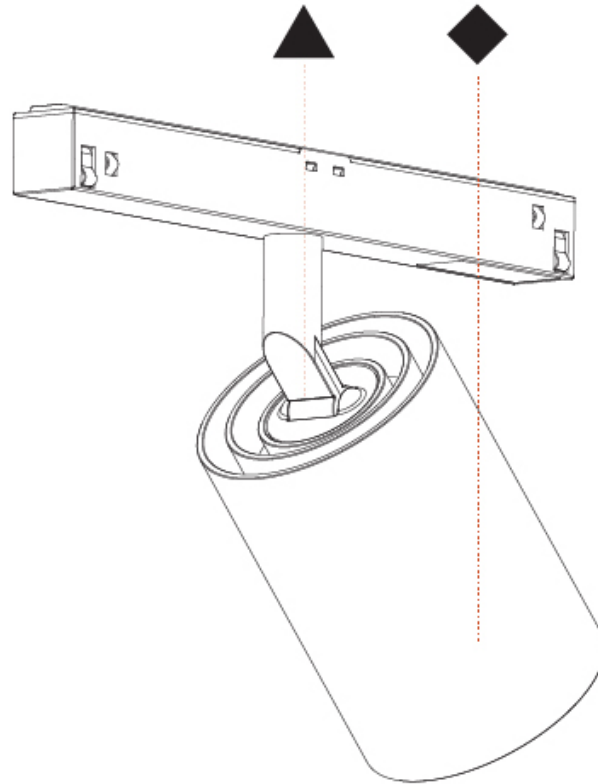

CENTRIQ FOR CLICKTRACK TRACK

A3T109-

PROJECT	_____
TYPE	_____
SPECIFIER	_____
QUANTITY	_____
DATE	_____

A